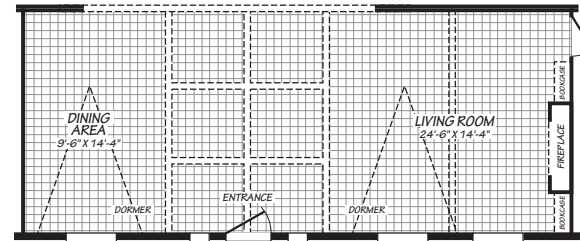

FLEETWOOD ELITE

32764P
4 bedroom • 2 bathroom • 2,280 sqft

THE LONE STAR

OPT. OMIT PORCH

©2025 CAVCO HOMES INC. ALL RIGHTS RESERVED. All images are for illustrative purposes only and may include non-standard options. Standard features are subject to change. Contact the retailer or builder for current measurements and features.