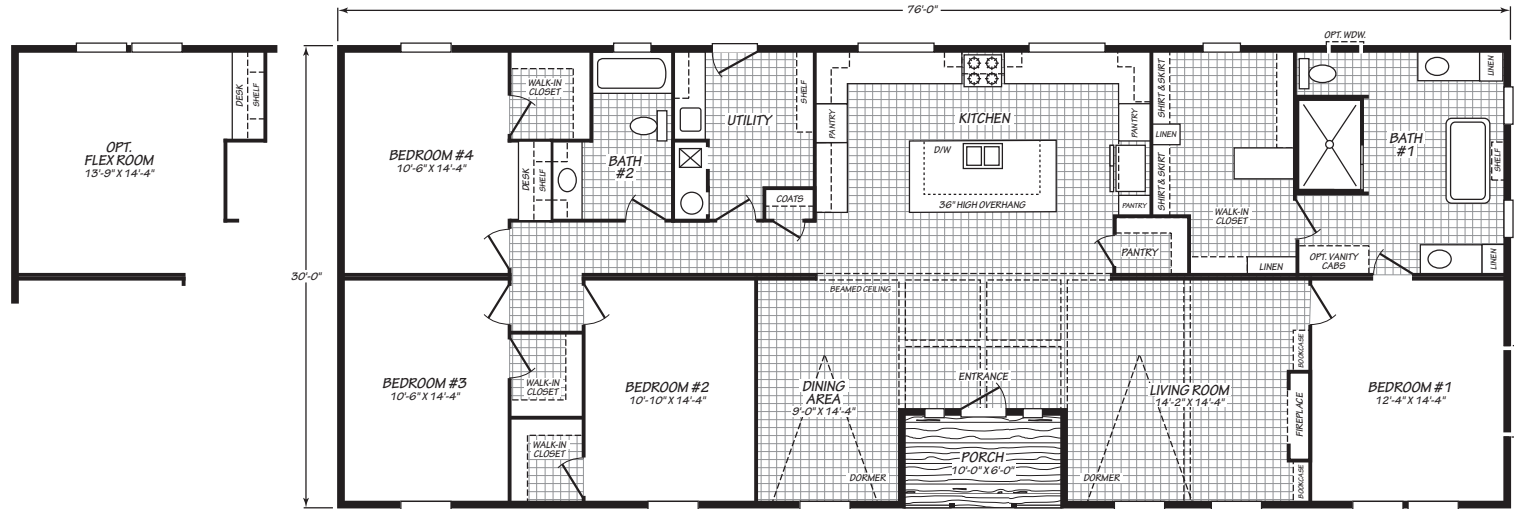

FLEETWOOD ELITE

32764P
4 bedroom • 2 bathroom • 2,280 sqft

THE LONE STAR

OPT. OMIT PORCH

©2025 CAVCO HOMES INC. ALL RIGHTS RESERVED. All images are for illustrative purposes only and may include non-standard options. Standard features are subject to change. Contact the retailer or builder for current measurements and features.