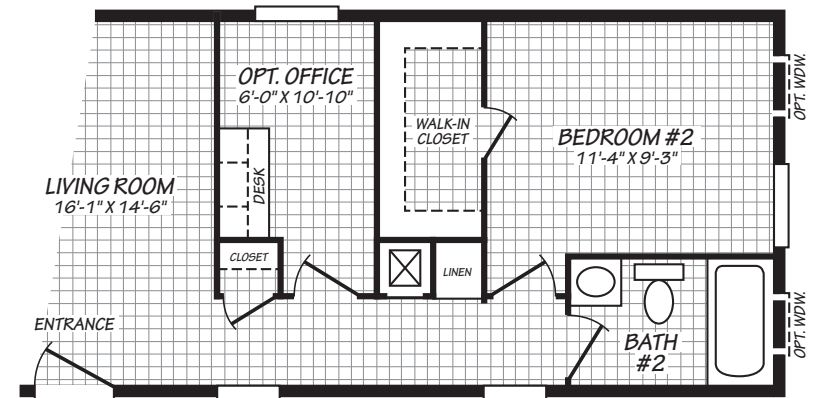

XTREME

MODEL 16723H

3 Bedroom • 2 Bath • 1,116 Square Feet

©2023 FLEETWOOD HOMES INC. ALL RIGHTS RESERVED

Important: Because we continually update and modify our products, it is important for you to know that our brochures and literature are for illustrative purposes only. **ILLUSTRATIONS MAY SHOW OPTIONAL FEATURES.** All information contained herein may vary from the actual home we build. Dimensions are nominal length and width measurements are from exterior wall to exterior wall. We reserve the right to make changes at any time, without notice or obligation, in prices, colors, materials, specifications, features and models. Please check with your retailer for specific information about the home you select.