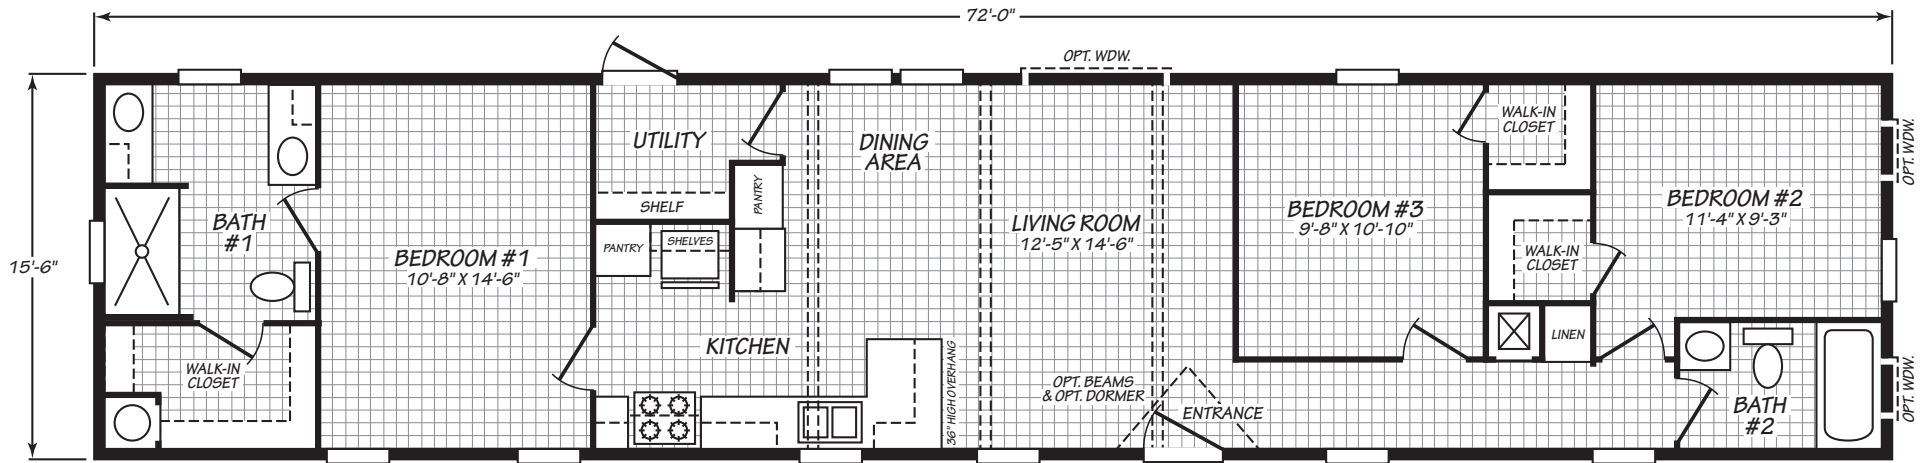

XTREME

MODEL 16723H

3 Bedroom • 2 Bath • 1,116 Square Feet

©2023 FLEETWOOD HOMES INC. ALL RIGHTS RESERVED

Important: Because we continually update and modify our products, it is important for you to know that our brochures and literature are for illustrative purposes only. **ILLUSTRATIONS MAY SHOW OPTIONAL FEATURES.** All information contained herein may vary from the actual home we build. Dimensions are nominal length and width measurements are from exterior wall to exterior wall. We reserve the right to make changes at any time, without notice or obligation, in prices, colors, materials, specifications, features and models. Please check with your retailer for specific information about the home you select.