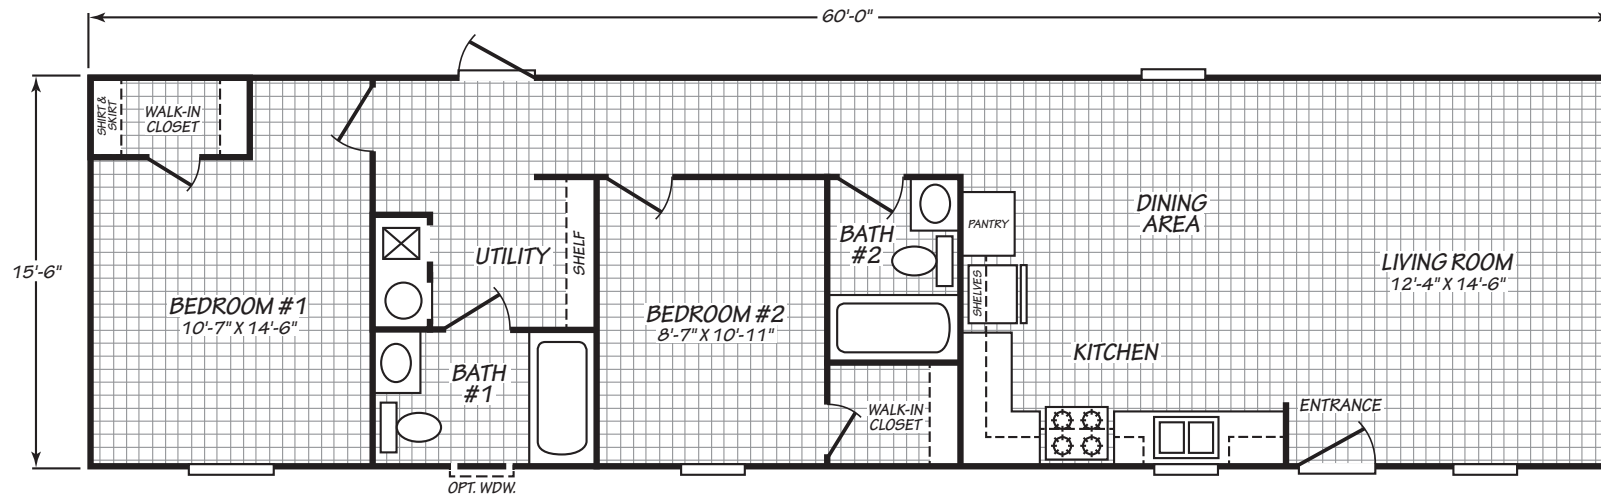

## MODEL 16602D

2 Bedroom • 2 Bath • 930 Square Feet

©2023 FLEETWOOD HOMES INC. ALL RIGHTS RESERVED

Important: Because we continually update and modify our products, it is important for you to know that our brochures and literature are for illustrative purposes only. **ILLUSTRATIONS MAY SHOW OPTIONAL FEATURES.** All information contained herein may vary from the actual home we build. Dimensions are nominal length and width measurements are from exterior wall to exterior wall. We reserve the right to make changes at any time, without notice or obligation, in prices, colors, materials, specifications, features and models. Please check with your retailer for specific information about the home you select.