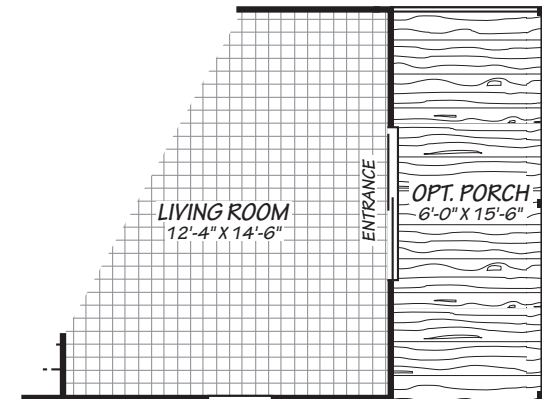

## MODEL 16602D

2 Bedroom • 2 Bath • 930 Square Feet

©2023 FLEETWOOD HOMES INC. ALL RIGHTS RESERVED

Important: Because we continually update and modify our products, it is important for you to know that our brochures and literature are for illustrative purposes only. **ILLUSTRATIONS MAY SHOW OPTIONAL FEATURES.** All information contained herein may vary from the actual home we build. Dimensions are nominal length and width measurements are from exterior wall to exterior wall. We reserve the right to make changes at any time, without notice or obligation, in prices, colors, materials, specifications, features and models. Please check with your retailer for specific information about the home you select.