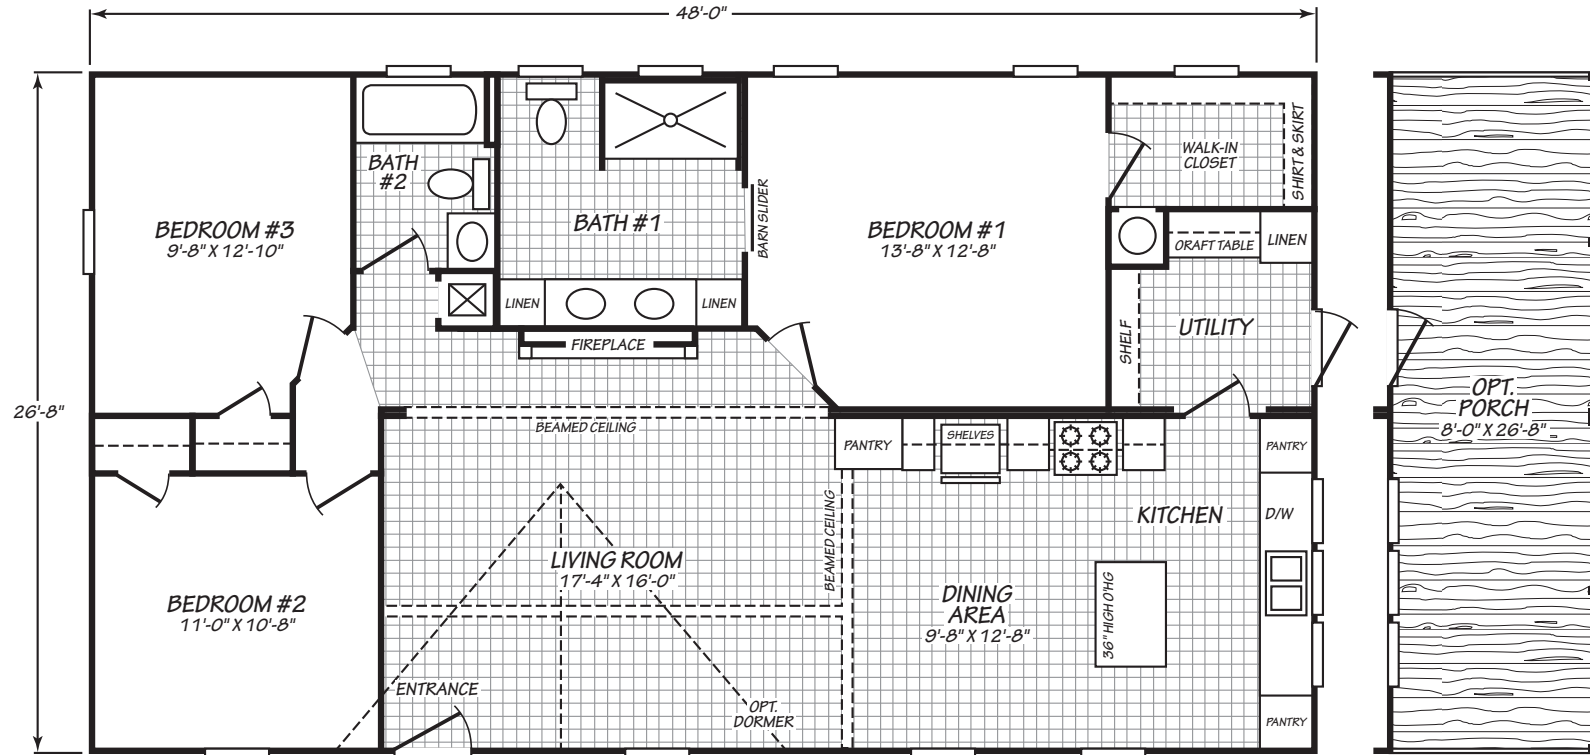

XTREME

MODEL 28483H

3 Bedroom • 2 Bath • 1,280 Square Feet

©2023 FLEETWOOD HOMES INC. ALL RIGHTS RESERVED

Important: Because we continually update and modify our products, it is important for you to know that our brochures and literature are for illustrative purposes only. **ILLUSTRATIONS MAY SHOW OPTIONAL FEATURES.** All information contained herein may vary from the actual home we build. Dimensions are nominal length and width measurements are from exterior wall to exterior wall. We reserve the right to make changes at any time, without notice or obligation, in prices, colors, materials, specifications, features and models. Please check with your retailer for specific information about the home you select.