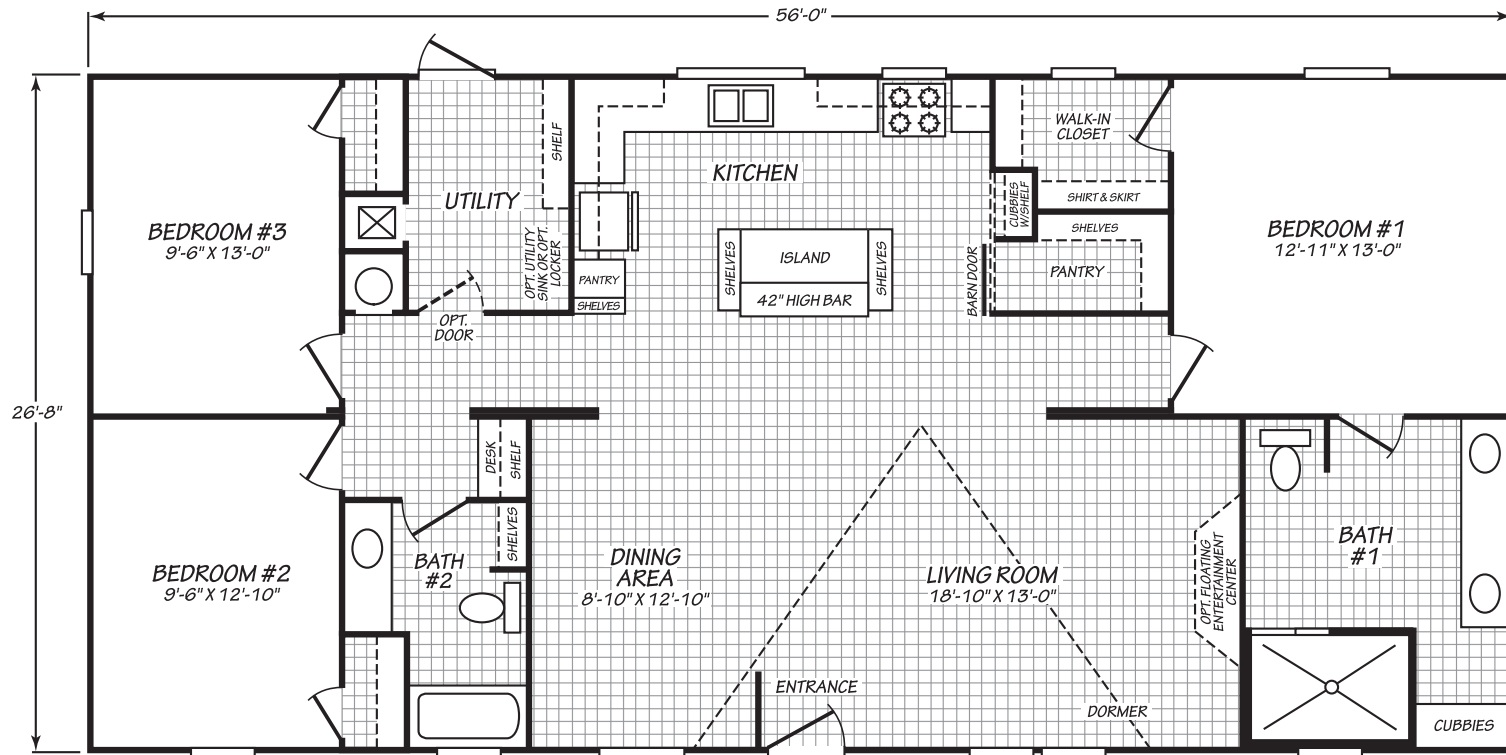

SANDALWOOD XL

MODEL 28563B

3 Bedroom • 2 Bath • 1,492 Square Feet

©2018 FLEETWOOD HOMES INC. ALL RIGHTS RESERVED

Important: Because we continually update and modify our products, it is important for you to know that our brochures and literature are for illustrative purposes only. **ILLUSTRATIONS MAY SHOW OPTIONAL FEATURES.** All information contained herein may vary from the actual home we build. Dimensions are nominal length and width measurements are from exterior wall to exterior wall. We reserve the right to make changes at any time, without notice or obligation, in prices, colors, materials, specifications, features and models. Please check with your retailer for specific information about the home you select.