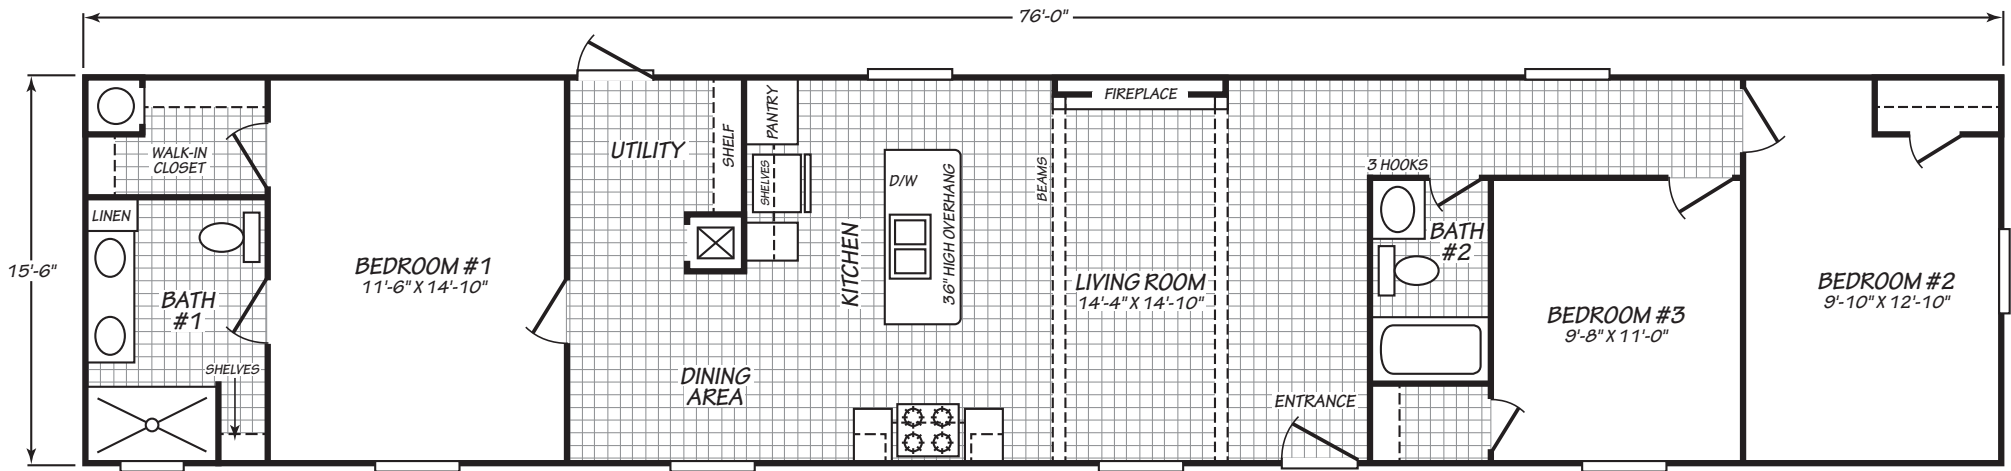

SANDALWOOD XL

MODEL 16763Y

3 Bedroom • 2 Bath • 1,178 Square Feet

©2023 FLEETWOOD HOMES INC. ALL RIGHTS RESERVED

Important: Because we continually update and modify our products, it is important for you to know that our brochures and literature are for illustrative purposes only. **ILLUSTRATIONS MAY SHOW OPTIONAL FEATURES.** All information contained herein may vary from the actual home we build. Dimensions are nominal length and width measurements are from exterior wall to exterior wall. We reserve the right to make changes at any time, without notice or obligation, in prices, colors, materials, specifications, features and models. Please check with your retailer for specific information about the home you select.