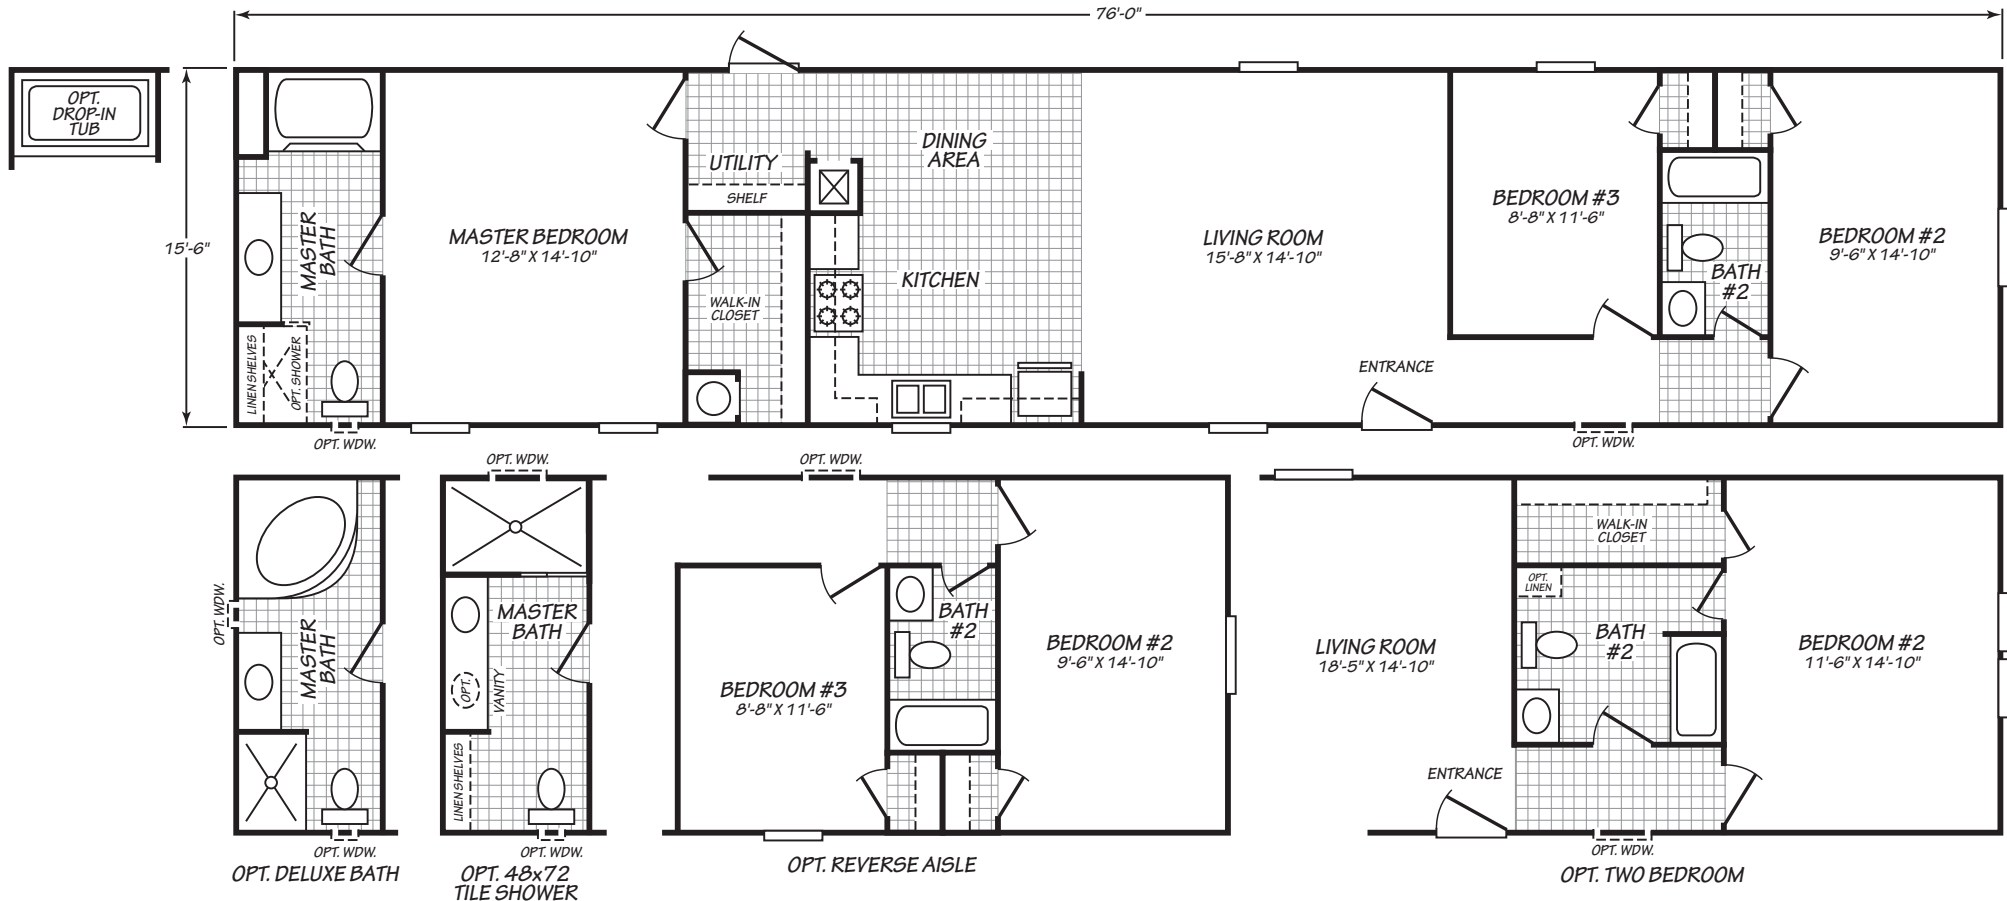

SANDALWOOD XL

MODEL 16763X

3 Bedroom • 2 Bath • 1,178 Square Feet

©2018 FLEETWOOD HOMES INC. ALL RIGHTS RESERVED

Important: Because we continually update and modify our products, it is important for you to know that our brochures and literature are for illustrative purposes only. **ILLUSTRATIONS MAY SHOW OPTIONAL FEATURES.** All information contained herein may vary from the actual home we build. Dimensions are nominal length and width measurements are from exterior wall to exterior wall. We reserve the right to make changes at any time, without notice or obligation, in prices, colors, materials, specifications, features and models. Please check with your retailer for specific information about the home you select.