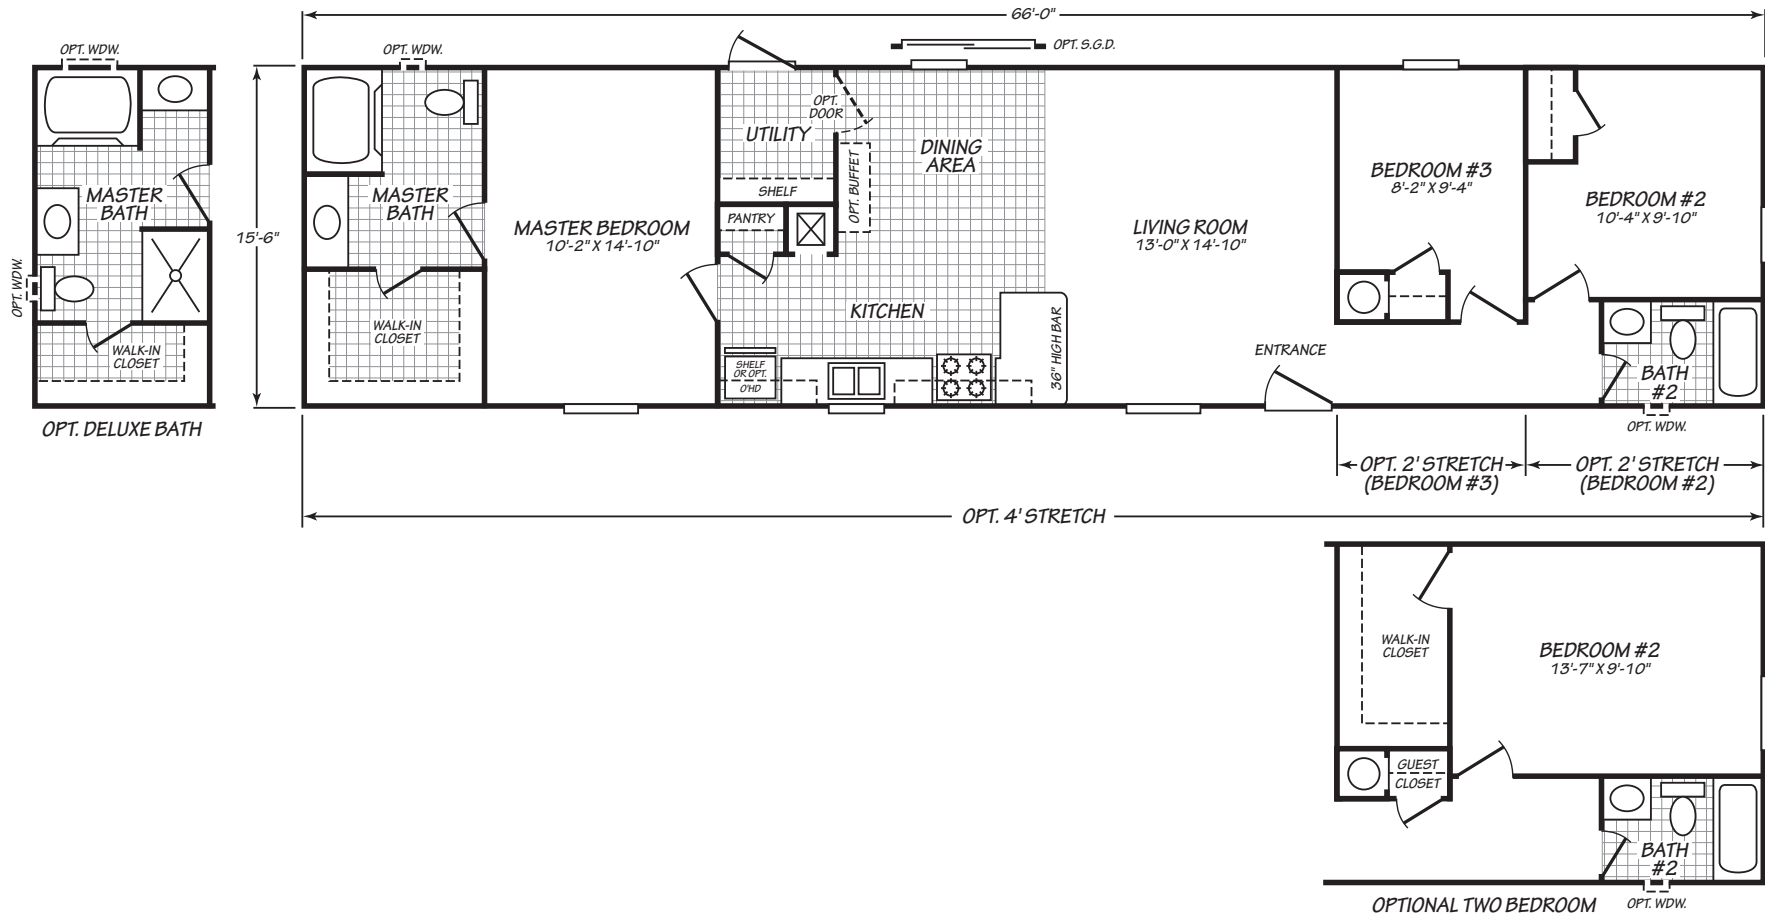

SANDALWOOD XL

MODEL 16663X

3 Bedroom • 2 Bath • 1,023 Square Feet

©2018 FLEETWOOD HOMES INC. ALL RIGHTS RESERVED

Important: Because we continually update and modify our products, it is important for you to know that our brochures and literature are for illustrative purposes only. **ILLUSTRATIONS MAY SHOW OPTIONAL FEATURES.** All information contained herein may vary from the actual home we build. Dimensions are nominal length and width measurements are from exterior wall to exterior wall. We reserve the right to make changes at any time, without notice or obligation, in prices, colors, materials, specifications, features and models. Please check with your retailer for specific information about the home you select.