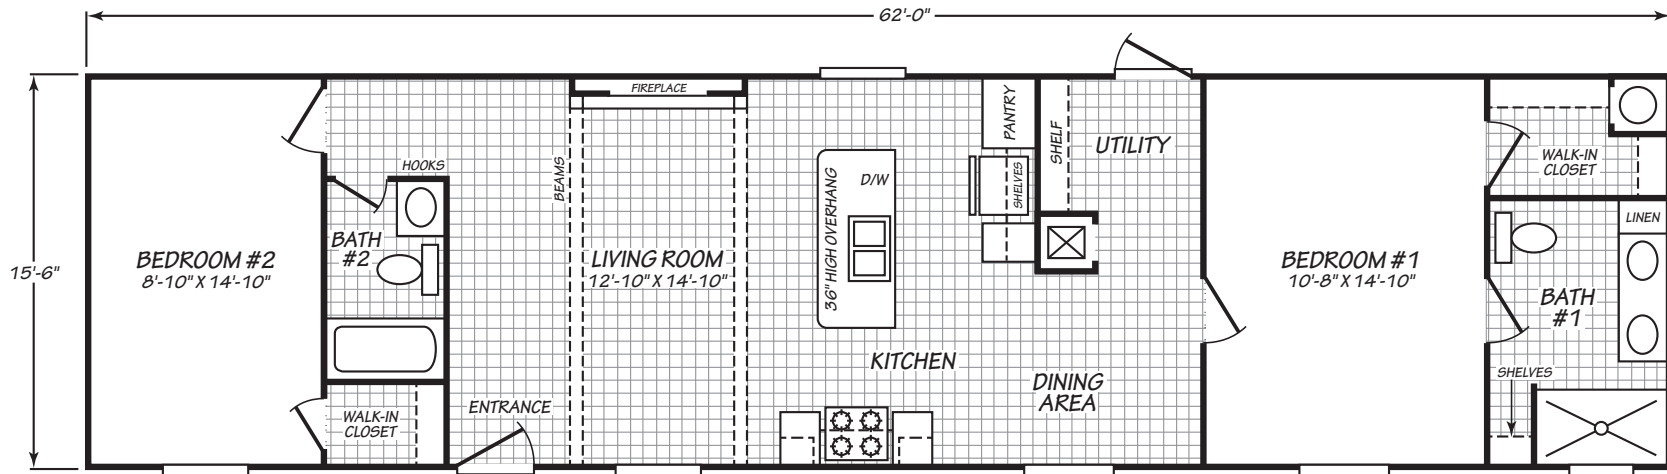

SANDALWOOD XL

MODEL 16622Y

2 Bedroom • 2 Bath • 961 Square Feet

©2023 FLEETWOOD HOMES INC. ALL RIGHTS RESERVED

Important: Because we continually update and modify our products, it is important for you to know that our brochures and literature are for illustrative purposes only. **ILLUSTRATIONS MAY SHOW OPTIONAL FEATURES.** All information contained herein may vary from the actual home we build. Dimensions are nominal length and width measurements are from exterior wall to exterior wall. We reserve the right to make changes at any time, without notice or obligation, in prices, colors, materials, specifications, features and models. Please check with your retailer for specific information about the home you select.