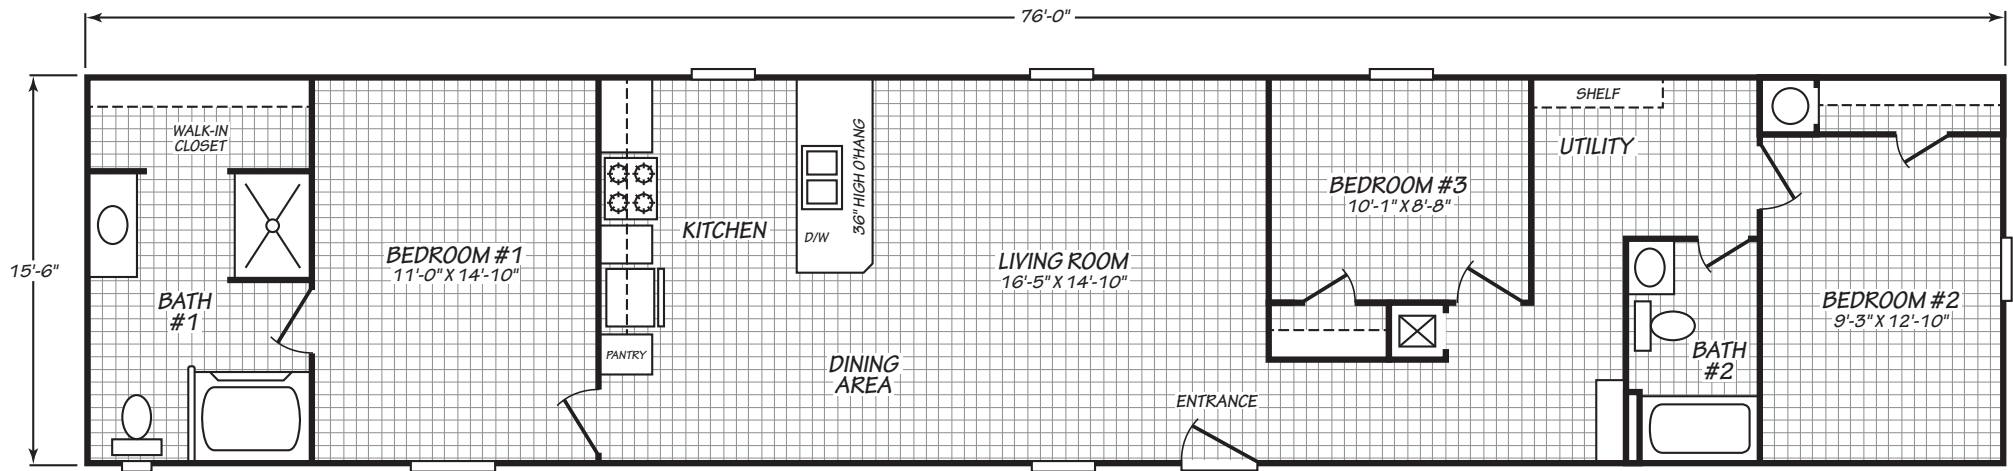

# SANDALWOOD XL

## MODEL 16763C

3 Bedroom • 2 Bath • 1,178 Square Feet

©2022 FLEETWOOD HOMES INC. ALL RIGHTS RESERVED

Important: Because we continually update and modify our products, it is important for you to know that our brochures and literature are for illustrative purposes only. **ILLUSTRATIONS MAY SHOW OPTIONAL FEATURES.** All information contained herein may vary from the actual home we build. Dimensions are nominal length and width measurements are from exterior wall to exterior wall. We reserve the right to make changes at any time, without notice or obligation, in prices, colors, materials, specifications, features and models. Please check with your retailer for specific information about the home you select.