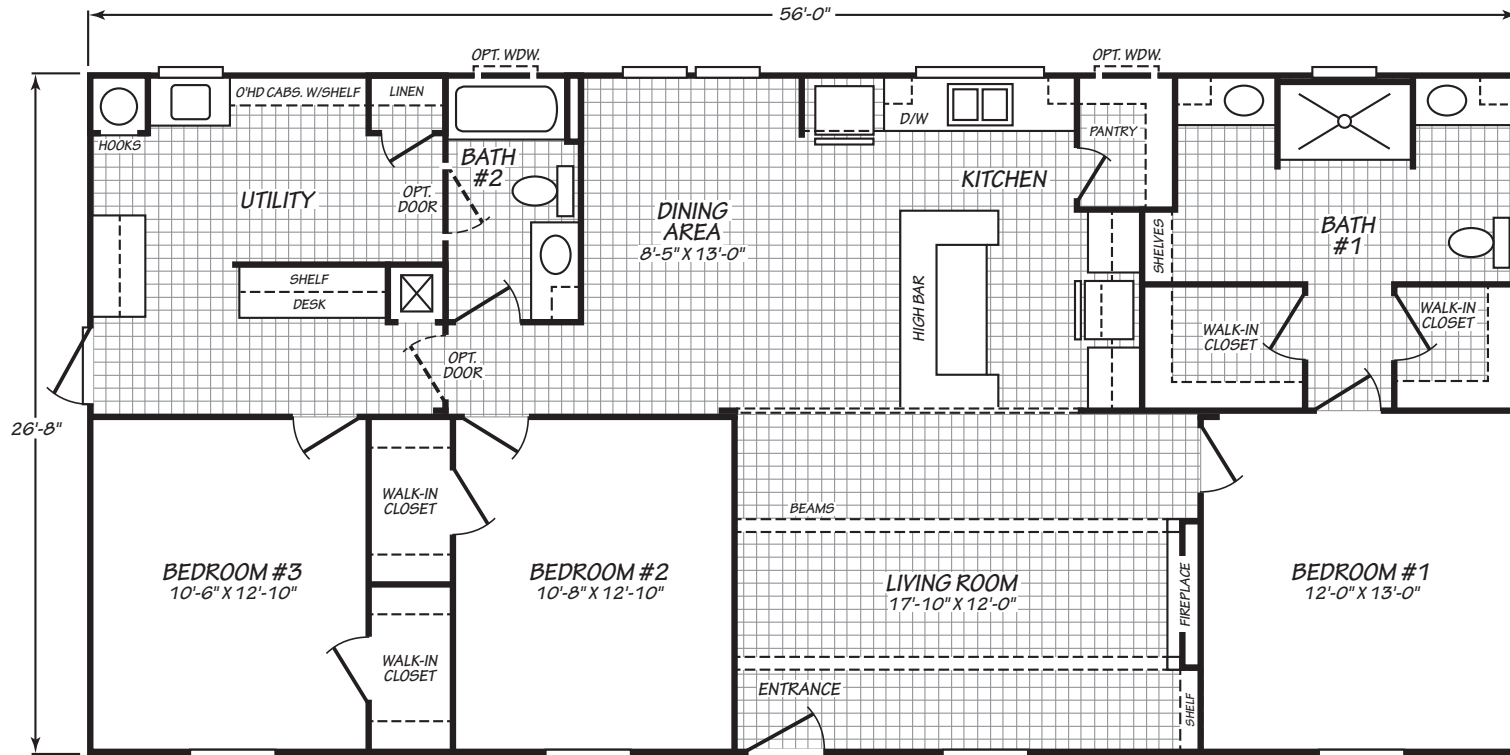

SANDALWOOD XL

MODEL 28563T

3 Bedroom • 2 Bath • 1,493 Square Feet

©2023 FLEETWOOD HOMES INC. ALL RIGHTS RESERVED

Important: Because we continually update and modify our products, it is important for you to know that our brochures and literature are for illustrative purposes only. **ILLUSTRATIONS MAY SHOW OPTIONAL FEATURES.** All information contained herein may vary from the actual home we build. Dimensions are nominal length and width measurements are from exterior wall to exterior wall. We reserve the right to make changes at any time, without notice or obligation, in prices, colors, materials, specifications, features and models. Please check with your retailer for specific information about the home you select.