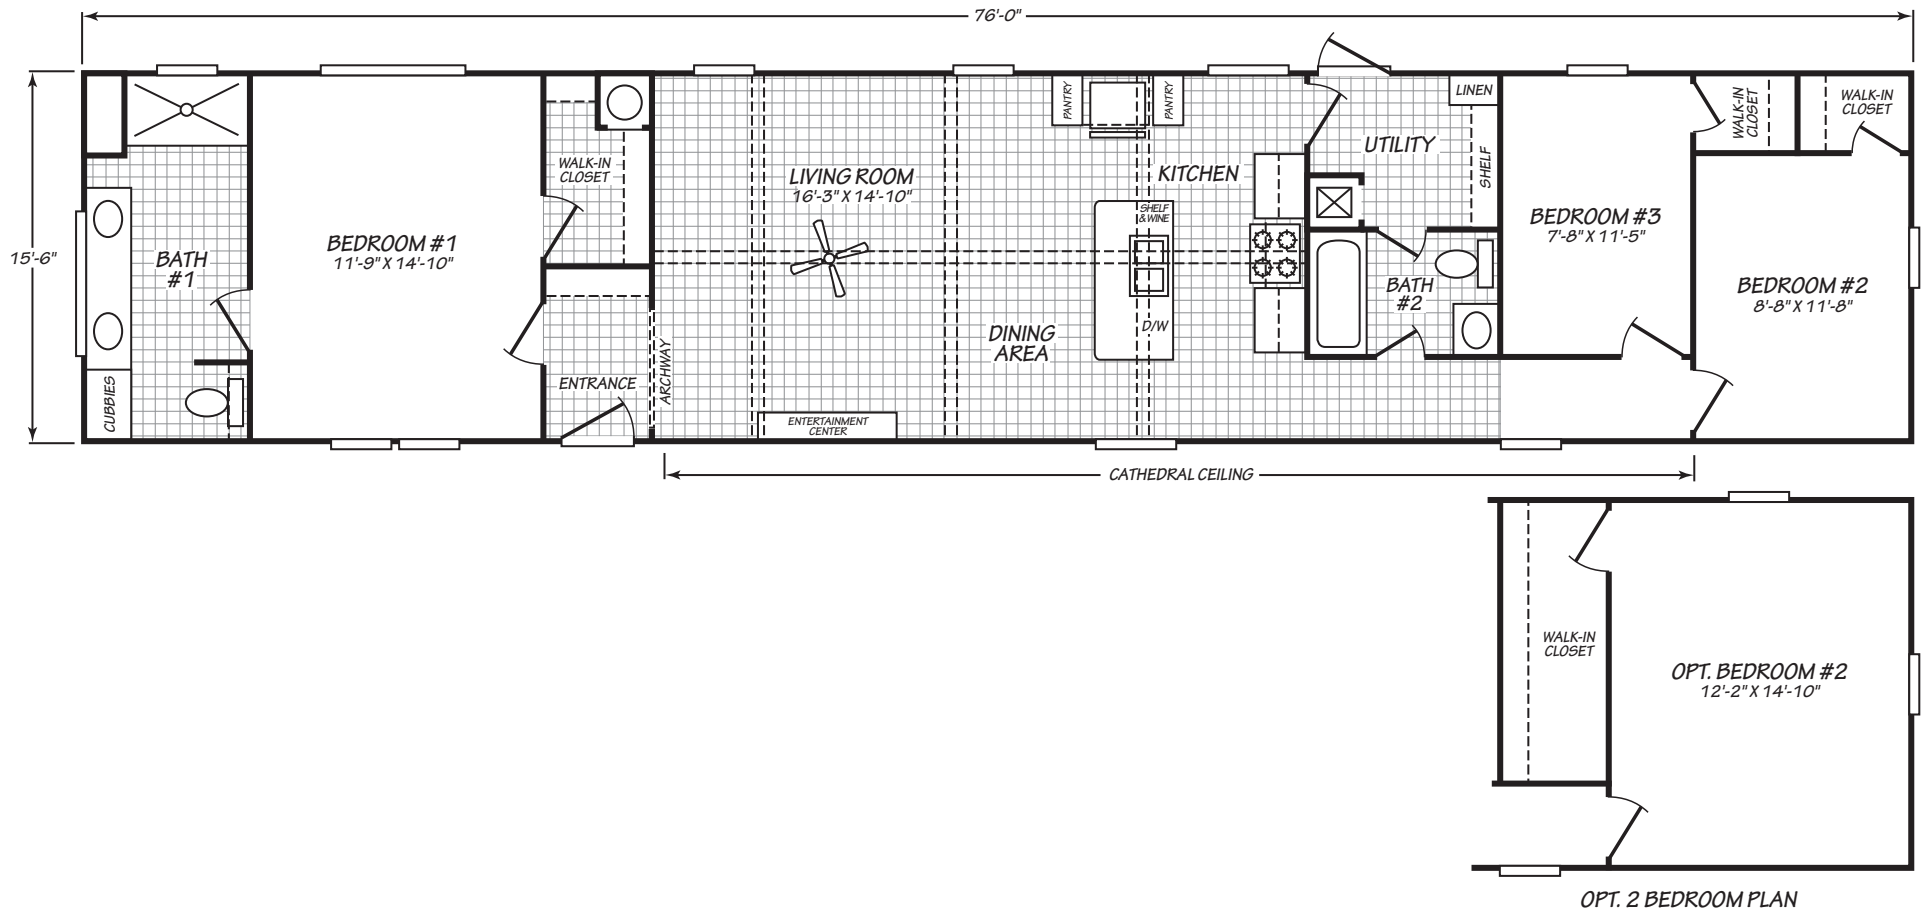

# SANDALWOOD XL

## MODEL 16763K

3 Bedroom • 2 Bath • 1,178 Square Feet

©2022 FLEETWOOD HOMES INC. ALL RIGHTS RESERVED

Important: Because we continually update and modify our products, it is important for you to know that our brochures and literature are for illustrative purposes only. **ILLUSTRATIONS MAY SHOW OPTIONAL FEATURES.** All information contained herein may vary from the actual home we build. Dimensions are nominal length and width measurements are from exterior wall to exterior wall. We reserve the right to make changes at any time, without notice or obligation, in prices, colors, materials, specifications, features and models. Please check with your retailer for specific information about the home you select.