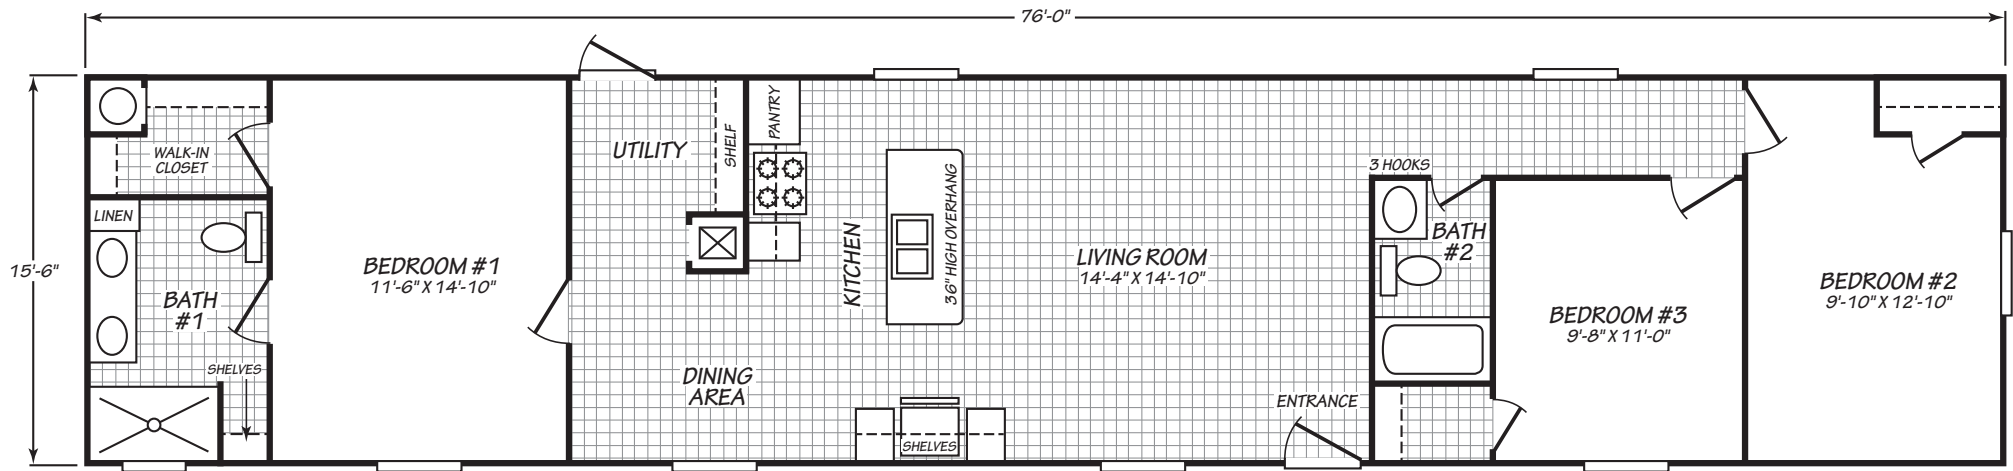

# SANDALWOOD XL

## MODEL 16763U

3 Bedroom • 2 Bath • 1,178 Square Feet

©2022 FLEETWOOD HOMES INC. ALL RIGHTS RESERVED

Important: Because we continually update and modify our products, it is important for you to know that our brochures and literature are for illustrative purposes only. **ILLUSTRATIONS MAY SHOW OPTIONAL FEATURES.** All information contained herein may vary from the actual home we build. Dimensions are nominal length and width measurements are from exterior wall to exterior wall. We reserve the right to make changes at any time, without notice or obligation, in prices, colors, materials, specifications, features and models. Please check with your retailer for specific information about the home you select.