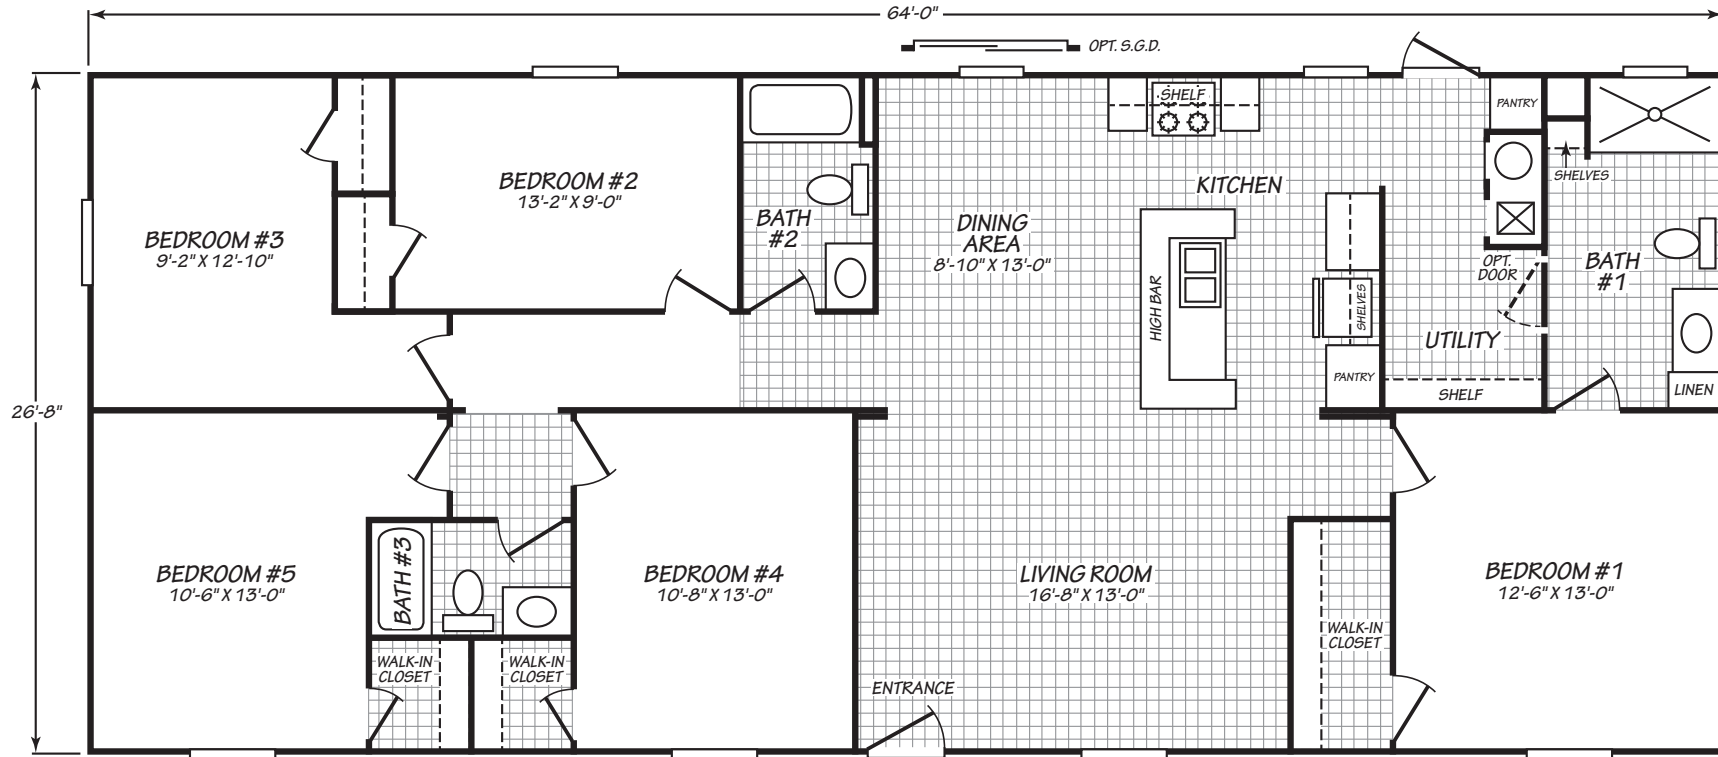

SANDALWOOD XL

MODEL 28645U

5 Bedroom • 3 Bath • 1,706 Square Feet

©2022 FLEETWOOD HOMES INC. ALL RIGHTS RESERVED

Important: Because we continually update and modify our products, it is important for you to know that our brochures and literature are for illustrative purposes only. **ILLUSTRATIONS MAY SHOW OPTIONAL FEATURES.** All information contained herein may vary from the actual home we build. Dimensions are nominal length and width measurements are from exterior wall to exterior wall. We reserve the right to make changes at any time, without notice or obligation, in prices, colors, materials, specifications, features and models. Please check with your retailer for specific information about the home you select.