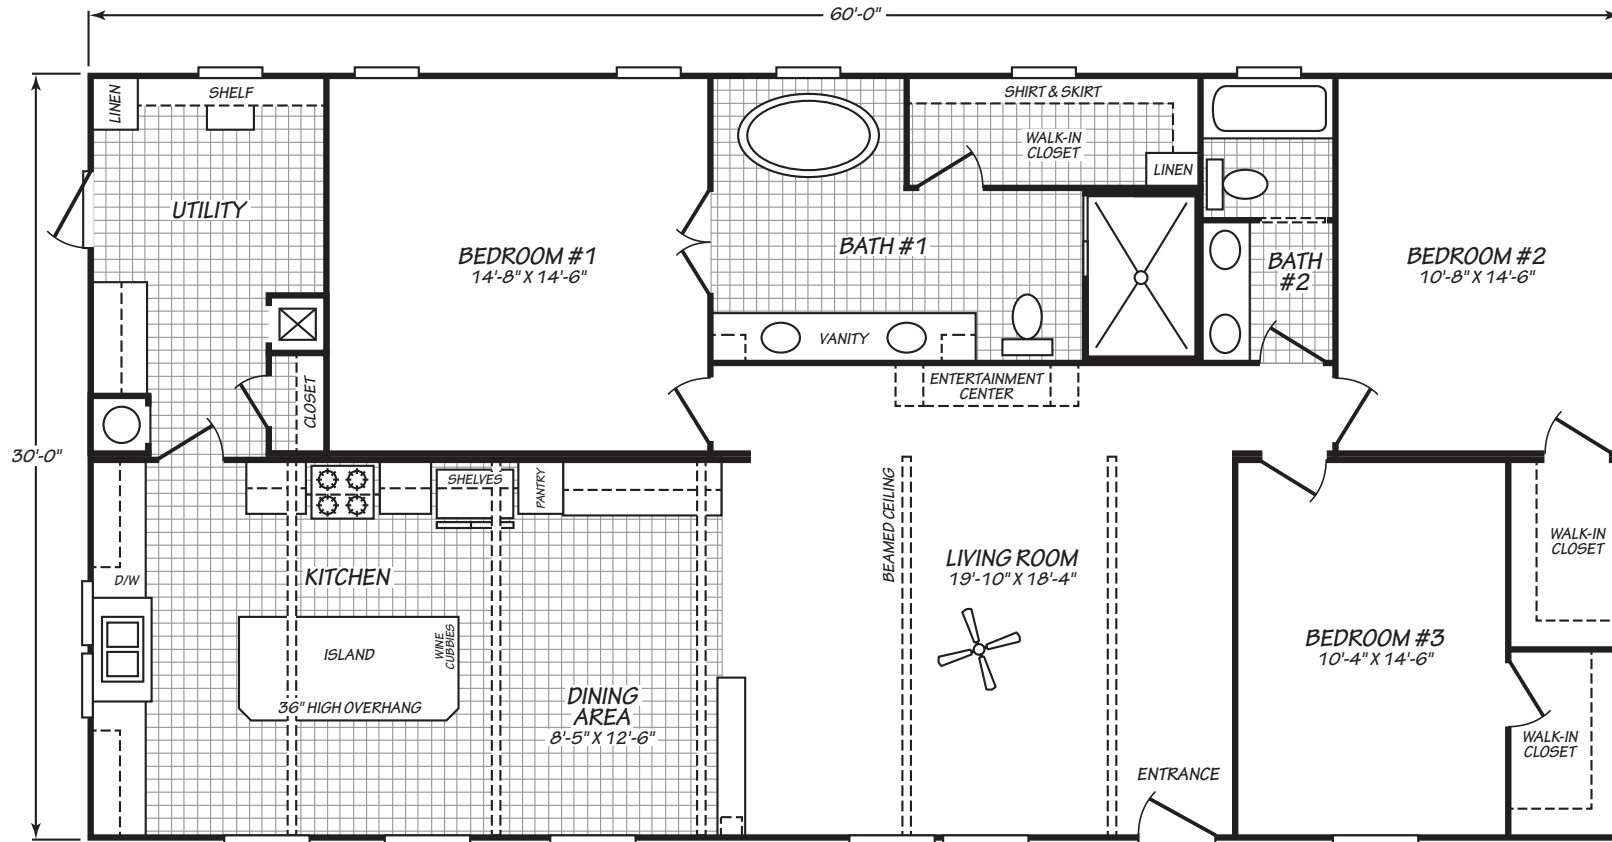

# SANDALWOOD XL

## MODEL 32603X

3 Bedroom • 2 Bath • 1,800 Square Feet

©2022 FLEETWOOD HOMES INC. ALL RIGHTS RESERVED

Important: Because we continually update and modify our products, it is important for you to know that our brochures and literature are for illustrative purposes only. **ILLUSTRATIONS MAY SHOW OPTIONAL FEATURES.** All information contained herein may vary from the actual home we build. Dimensions are nominal length and width measurements are from exterior wall to exterior wall. We reserve the right to make changes at any time, without notice or obligation, in prices, colors, materials, specifications, features and models. Please check with your retailer for specific information about the home you select.