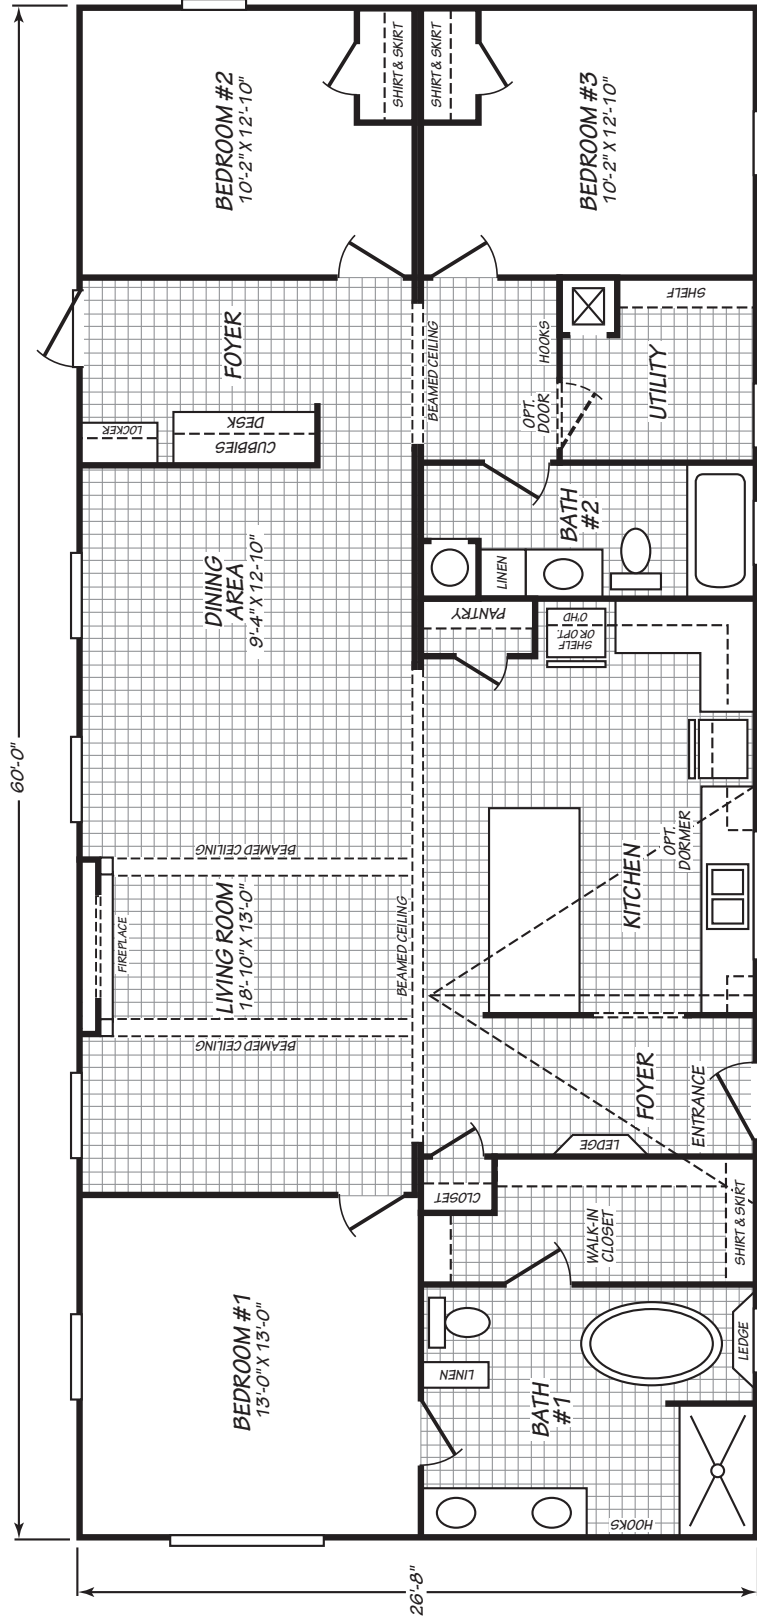

# SANDALWOOD XL

## MODEL 28603Y

3 Bedroom • 2 Bath • 1,600 Square Feet

©2021 FLEETWOOD HOMES INC. ALL RIGHTS RESERVED

Important: Because we continually update and modify our products, it is important for you to know that our brochures and literature are for illustrative purposes only. **ILLUSTRATIONS MAY SHOW OPTIONAL FEATURES.** All information contained herein may vary from the actual home we build. Dimensions are nominal length and width measurements are from exterior wall to exterior wall. We reserve the right to make changes at any time, without notice or obligation, in prices, colors, materials, specifications, features and models. Please check with your retailer for specific information about the home you select.