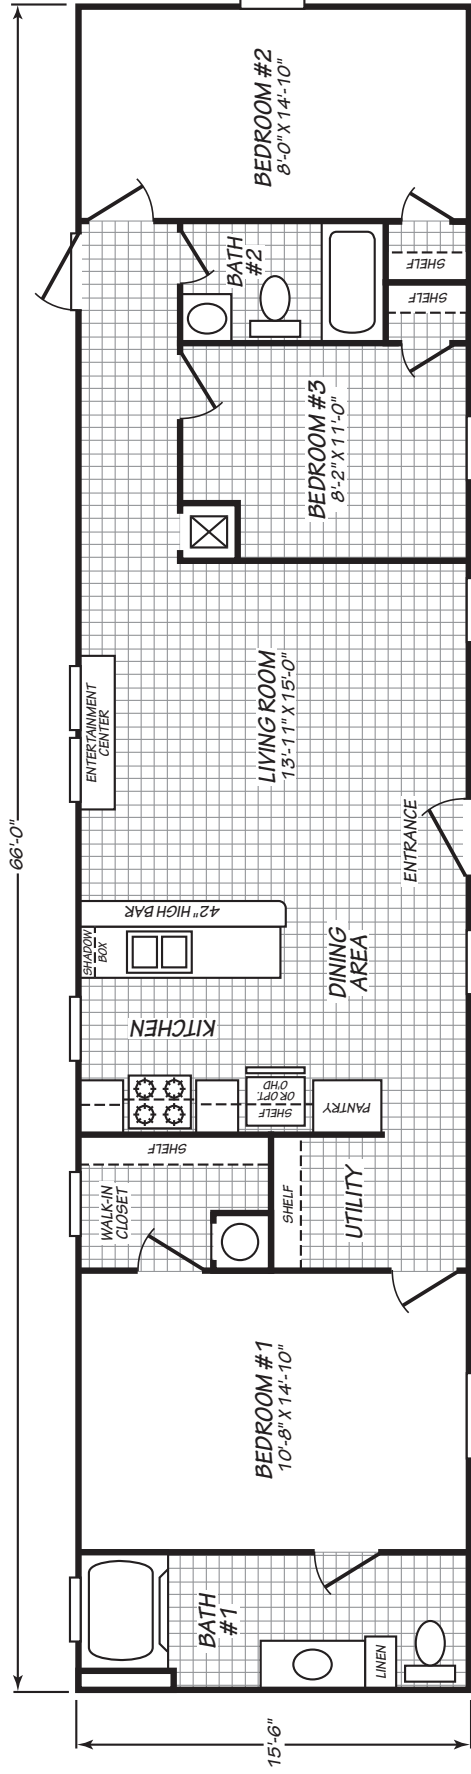

# SANDALWOOD XL

## MODEL 16663L

3 Bedroom • 2 Bath • 1,023 Square Feet

©2019 FLEETWOOD HOMES INC. ALL RIGHTS RESERVED

Important: Because we continually update and modify our products, it is important for you to know that our brochures and literature are for illustrative purposes only. **ILLUSTRATIONS MAY SHOW OPTIONAL FEATURES.** All information contained herein may vary from the actual home we build. Dimensions are nominal length and width measurements are from exterior wall to exterior wall. We reserve the right to make changes at any time, without notice or obligation, in prices, colors, materials, specifications, features and models. Please check with your retailer for specific information about the home you select.