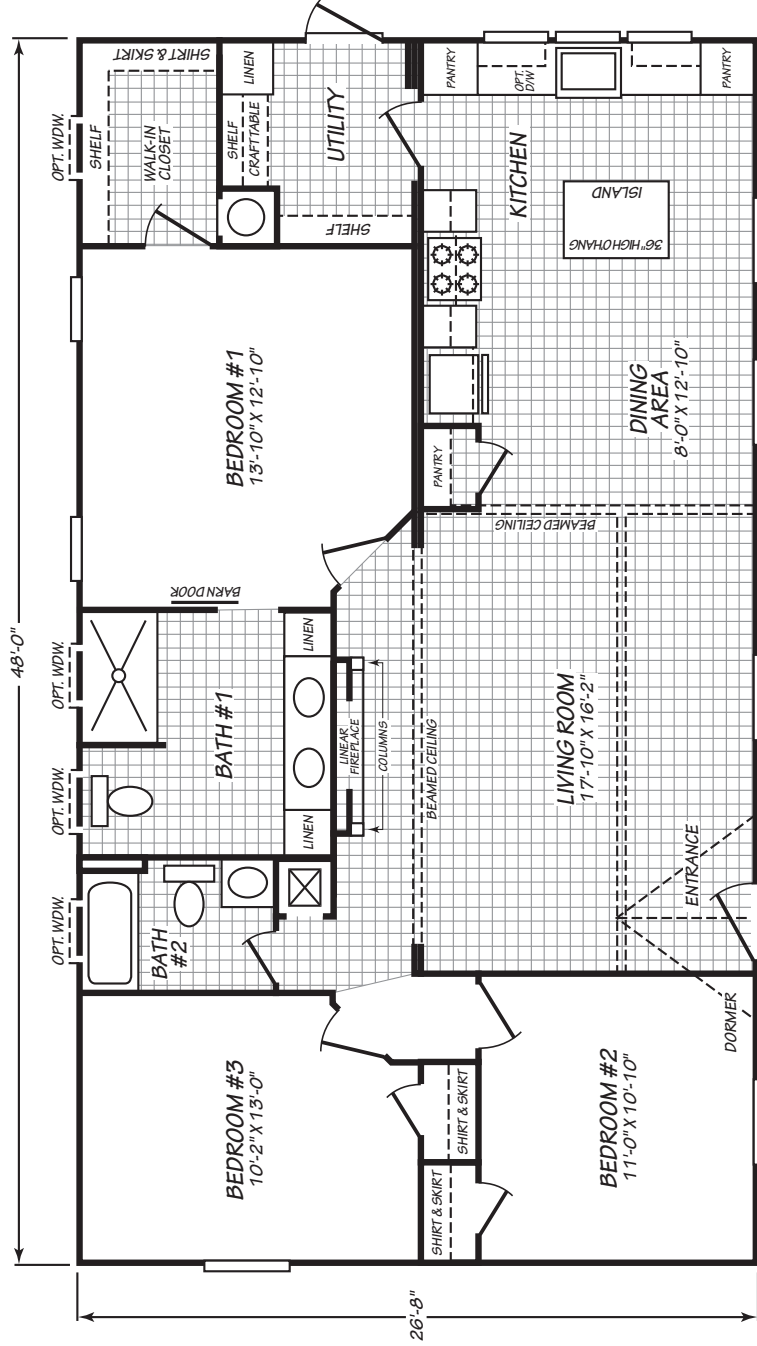

SANDALWOOD XL

www.fleetwoodhomes.com

MODEL 28483H

3 Bedroom • 2 Bath • 1,279 Square Feet

©2019 FLEETWOOD HOMES INC. ALL RIGHTS RESERVED

Important: Because we continually update and modify our products, it is important for you to know that our brochures and literature are for illustrative purposes only. **ILLUSTRATIONS MAY SHOW OPTIONAL FEATURES.** All information contained herein may vary from the actual home we build. Dimensions are nominal length and width measurements are from exterior wall to exterior wall. We reserve the right to make changes at any time, without notice or obligation, in prices, colors, materials, specifications, features and models. Please check with your retailer for specific information about the home you select.

XS/250/DEC19
PFS APPROVAL_12/26/19