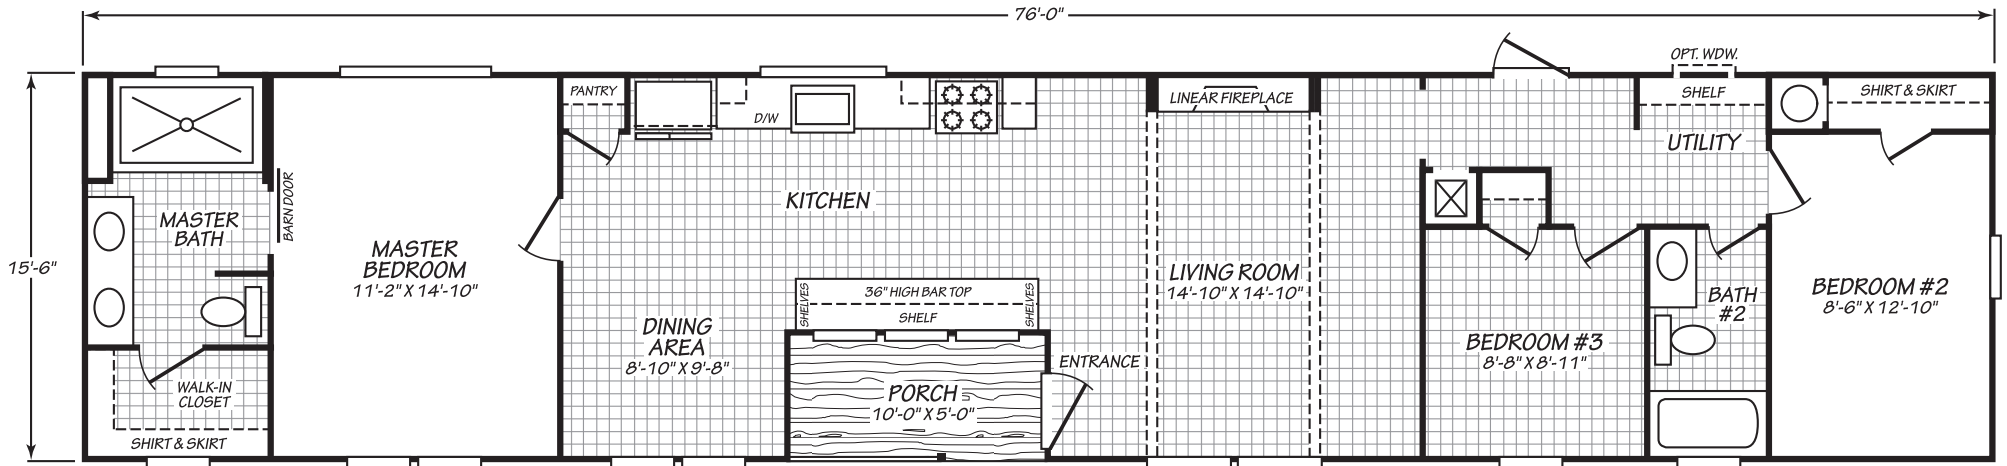

## MODEL 16763H

3 Bedroom • 2 Bath • 1,178 Square Feet

©2019 FLEETWOOD HOMES INC. ALL RIGHTS RESERVED

Important: Because we continually update and modify our products, it is important for you to know that our brochures and literature are for illustrative purposes only. **ILLUSTRATIONS MAY SHOW OPTIONAL FEATURES.** All information contained herein may vary from the actual home we build. Dimensions are nominal length and width measurements are from exterior wall to exterior wall. We reserve the right to make changes at any time, without notice or obligation, in prices, colors, materials, specifications, features and models. Please check with your retailer for specific information about the home you select.