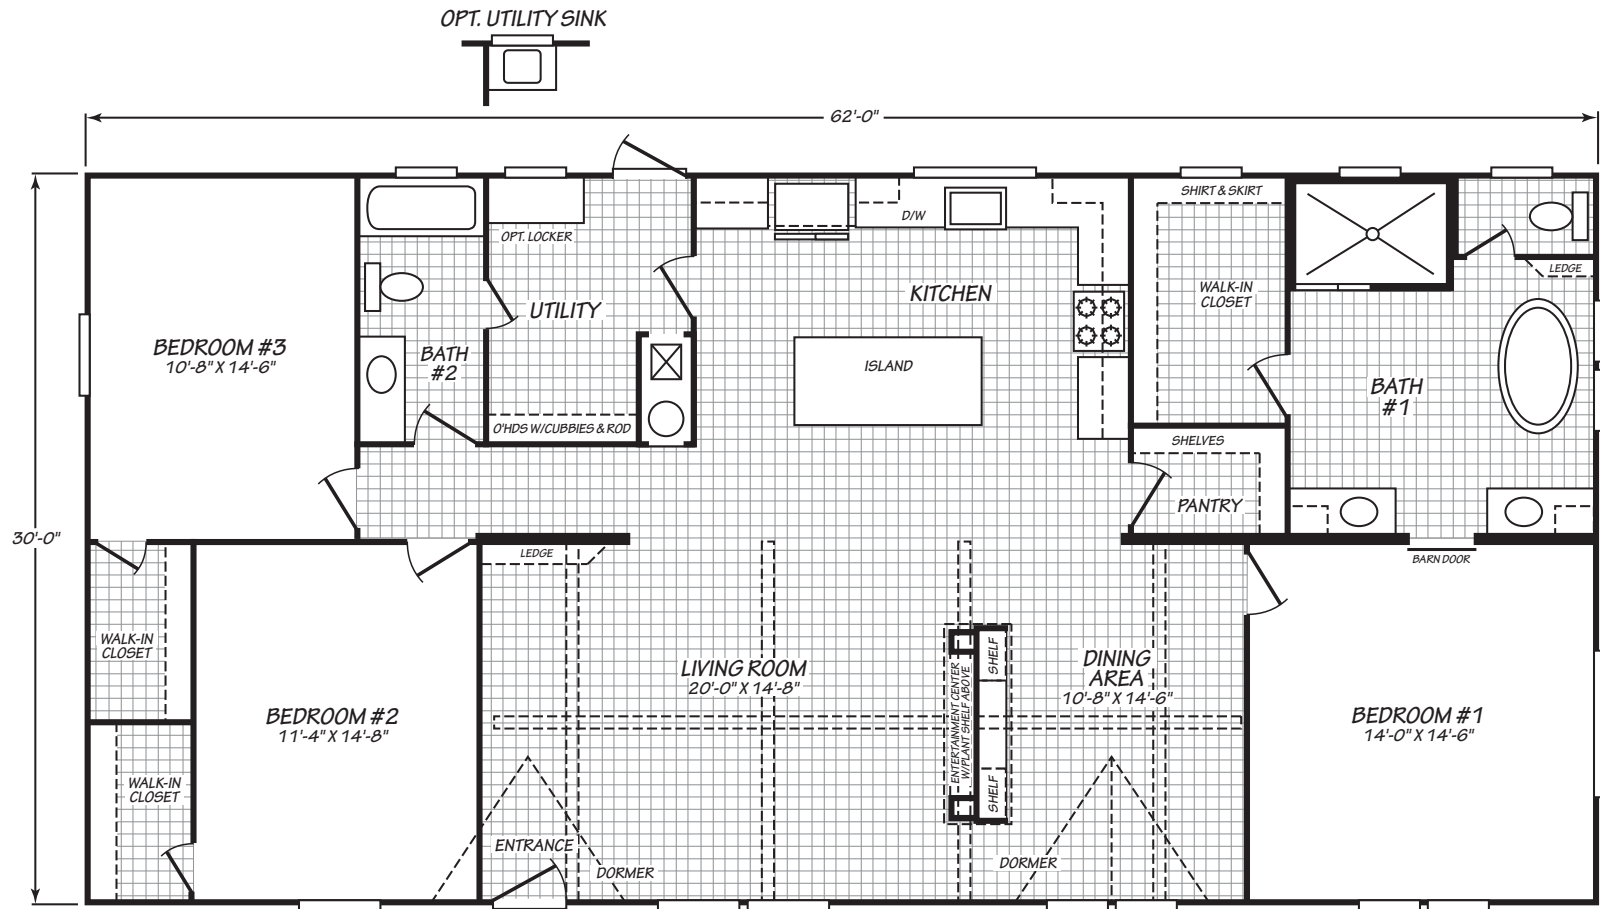

CANYON LAKE

MODEL 32623L

3 Bedroom • 2 Bath • 1,920 Square Feet

©2019 FLEETWOOD HOMES INC. ALL RIGHTS RESERVED

Important: Because we continually update and modify our products, it is important for you to know that our brochures and literature are for illustrative purposes only. **ILLUSTRATIONS MAY SHOW OPTIONAL FEATURES.** All information contained herein may vary from the actual home we build. Dimensions are nominal length and width measurements are from exterior wall to exterior wall. We reserve the right to make changes at any time, without notice or obligation, in prices, colors, materials, specifications, features and models. Please check with your retailer for specific information about the home you select.