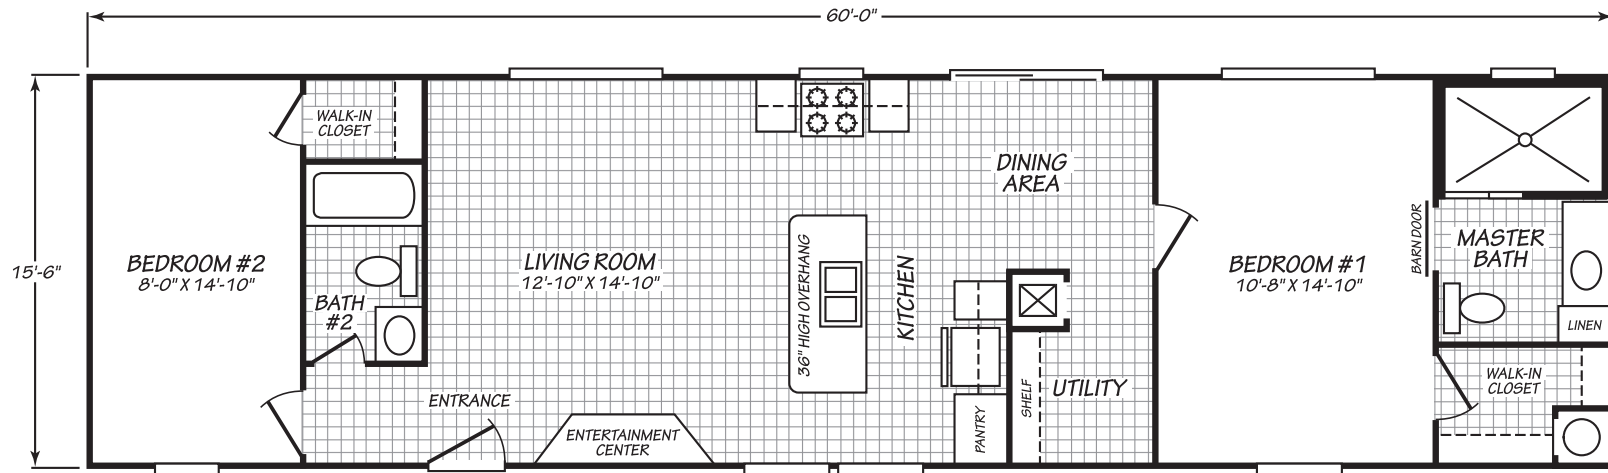

# SANDALWOOD XL

## MODEL 16602F

2 Bedroom • 2 Bath • 930 Square Feet

©2018 FLEETWOOD HOMES INC. ALL RIGHTS RESERVED

Important: Because we continually update and modify our products, it is important for you to know that our brochures and literature are for illustrative purposes only. **ILLUSTRATIONS MAY SHOW OPTIONAL FEATURES.** All information contained herein may vary from the actual home we build. Dimensions are nominal length and width measurements are from exterior wall to exterior wall. We reserve the right to make changes at any time, without notice or obligation, in prices, colors, materials, specifications, features and models. Please check with your retailer for specific information about the home you select.